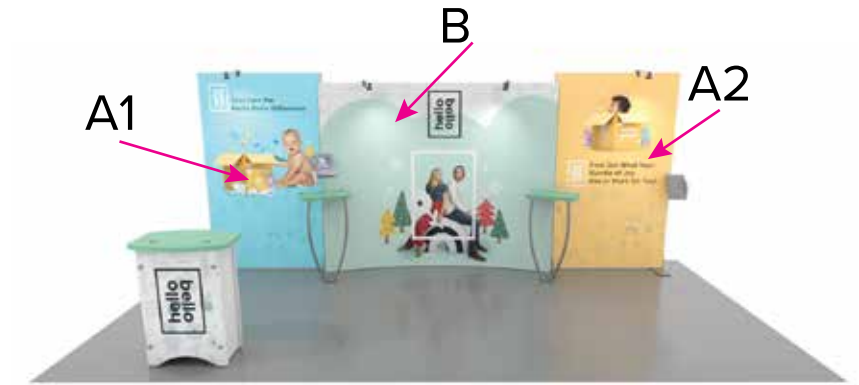

Graphic Template
10 x 20 Inline Exhibit
Backwall with Concave Rectangular Panel &
Flat, Rectangle Side Panels - SEG Graphics

NOTE: All Raster Art (jpg, tiff,psd, png, etc.) must be at least 100 dpi at print size.
Standard kits are often customized. Please check with Customer Service to ensure that this template matches your specific job.

Graphic Template
Portable Counter – Vinyl Graphic

C
Image Area
23.5" W x 37.5" H
Vinyl Graphic

NOTE: All Raster Art (jpg, tiff,psd, png, etc.) must be at least 100 dpi at print size.
Standard kits are often customized. Please check with Customer Service to ensure that this template matches your specific job.

Graphic Template
Backwall Workstation Countertop – Vinyl Graphics
Graphics **NOT** included in base price. Please request pricing.

NOTE: All Raster Art (jpg, tiff,psd, png, etc.) must be at least 100 dpi at print size.