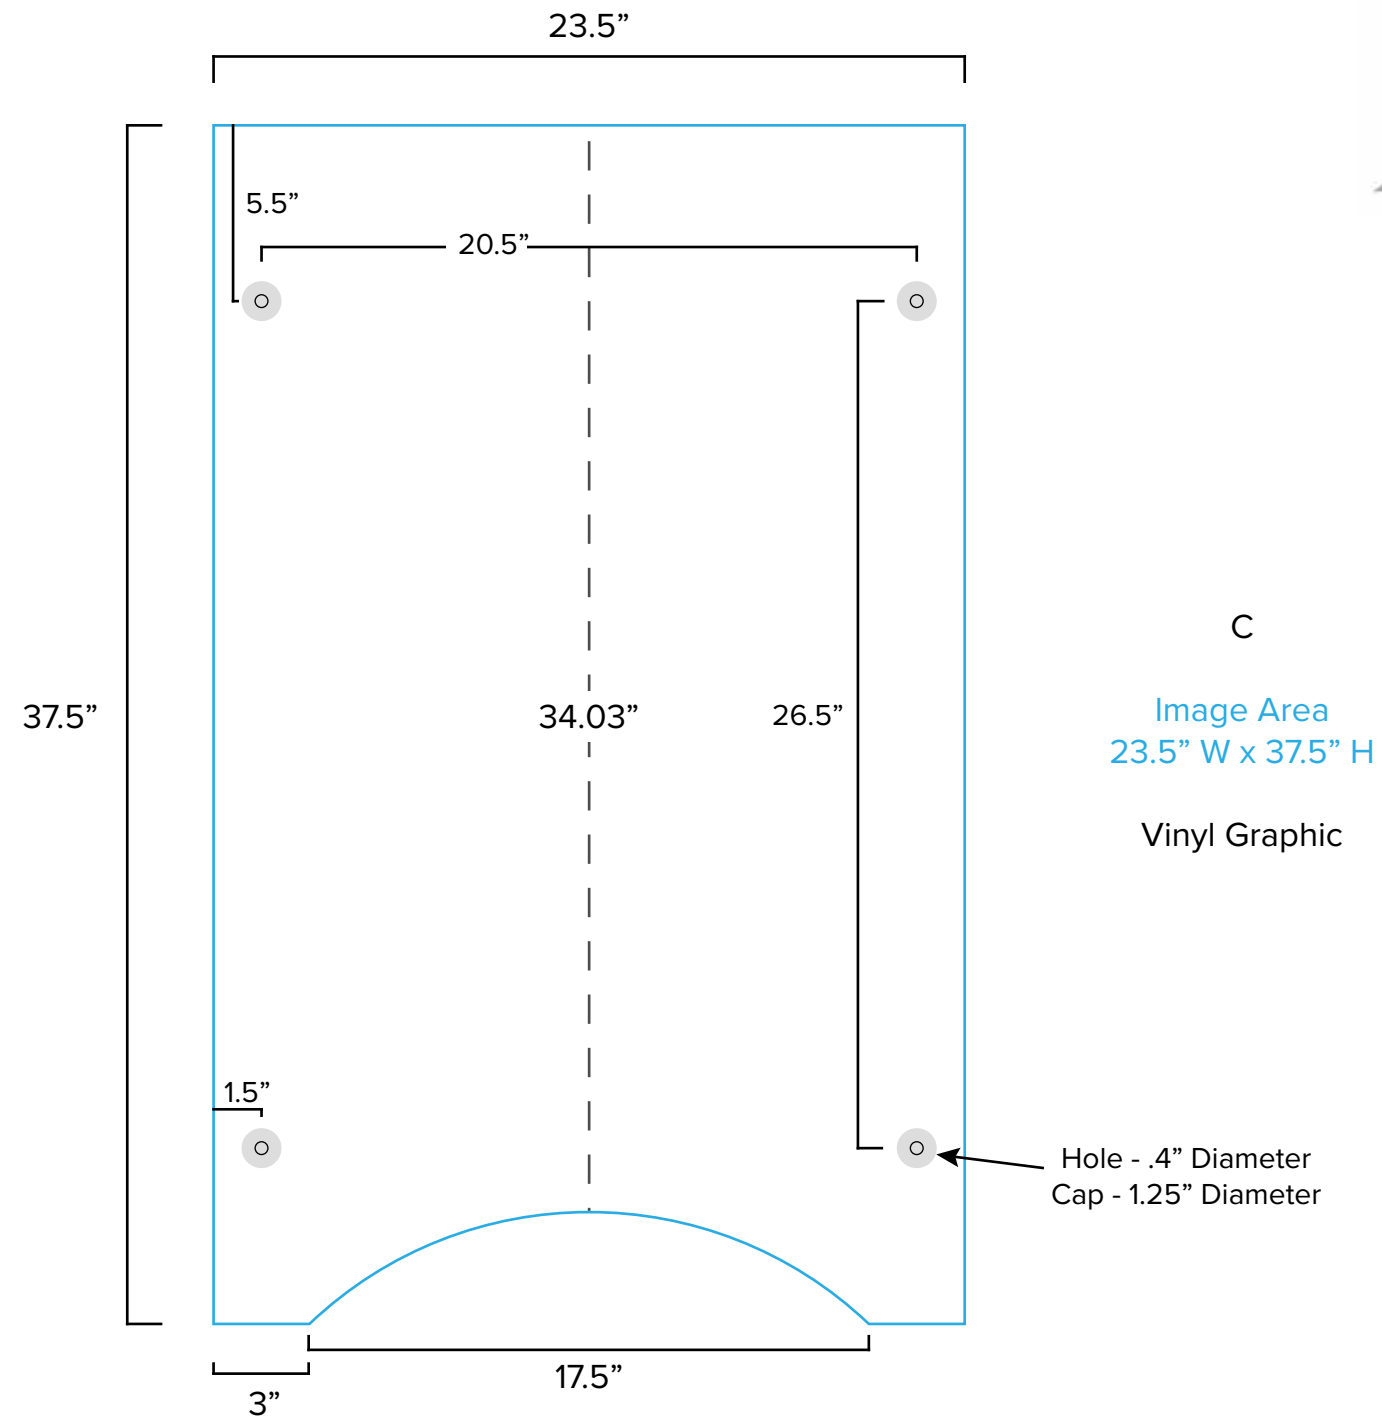

Graphic Template
10 x 20 Inline Exhibit
Backwall with Concave Rectangular Panel &
Flat, Rectangle Side Panels - SEG Graphics

NOTE: All Raster Art (jpg, tiff,psd, png, etc.) must be at least 100 dpi at print size.
Standard kits are often customized. Please check with Customer Service to ensure that this template matches your specific job.

Graphic Template
Portable Counter – Vinyl Graphic

C
Image Area
23.5" W x 37.5" H
Vinyl Graphic

NOTE: All Raster Art (jpg, tiff,psd, png, etc.) must be at least 100 dpi at print size.
Standard kits are often customized. Please check with Customer Service to ensure that this template matches your specific job.

Graphic Template
Backwall Workstation Countertop – Vinyl Graphics
Graphics **NOT** included in base price. Please request pricing.

NOTE: All Raster Art (jpg, tiff,psd, png, etc.) must be at least 100 dpi at print size.