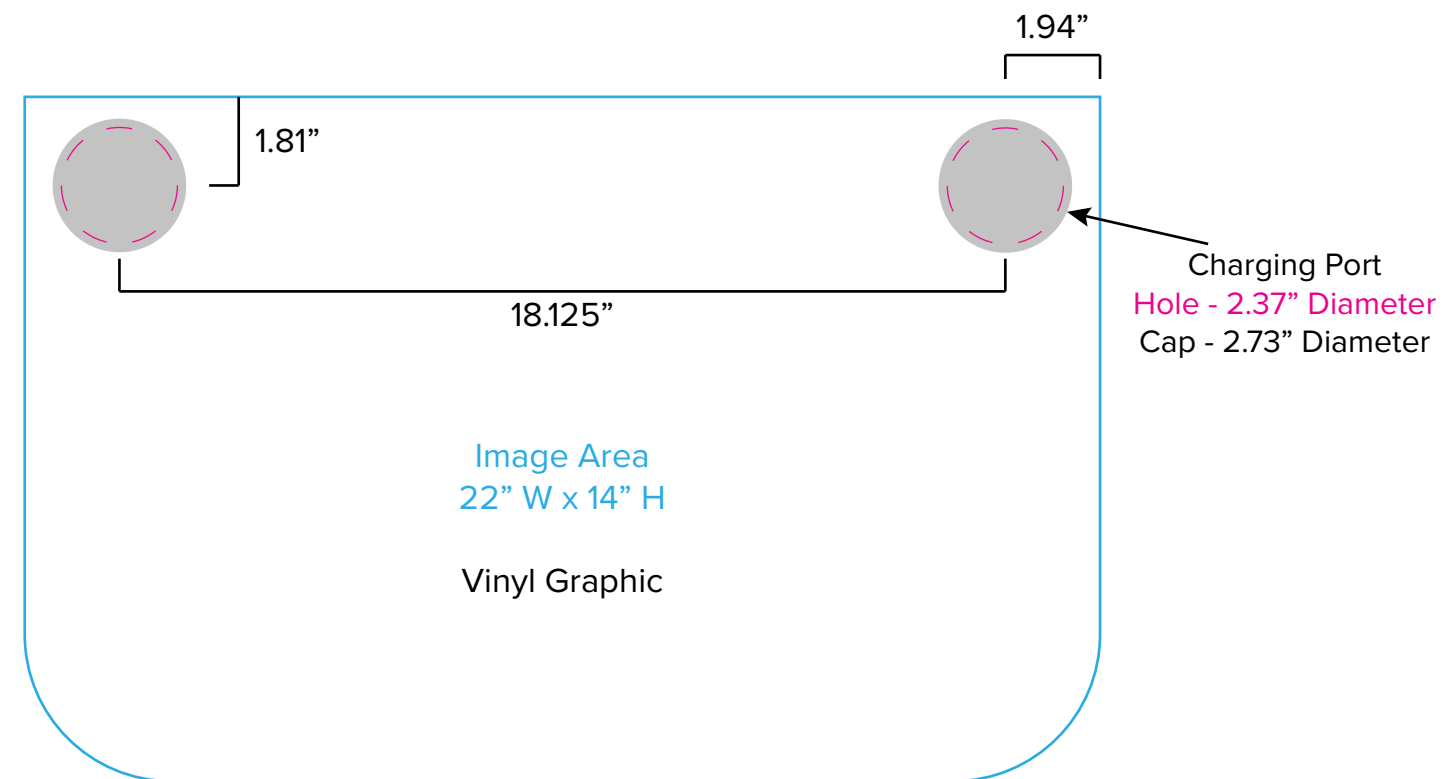

Graphic Template
10 x 20 Inline Exhibit
Backwall with Concave Rectangular Panel &
Flat, Rectangle Side Panels - SEG Graphics

NOTE: All Raster Art (jpg, tiff,psd, png, etc.) must be at least 100 dpi at print size.
Standard kits are often customized. Please check with Customer Service to ensure that this template matches your specific job.

Graphic Template
Portable Counter – Vinyl Graphic

C
Image Area
23.5" W x 37.5" H
Vinyl Graphic

NOTE: All Raster Art (jpg, tiff,psd, png, etc.) must be at least 100 dpi at print size.
Standard kits are often customized. Please check with Customer Service to ensure that this template matches your specific job.

Graphic Template
Backwall Workstation Countertop – Vinyl Graphics
Graphics **NOT** included in base price. Please request pricing.

NOTE: All Raster Art (jpg, tiff,psd, png, etc.) must be at least 100 dpi at print size.