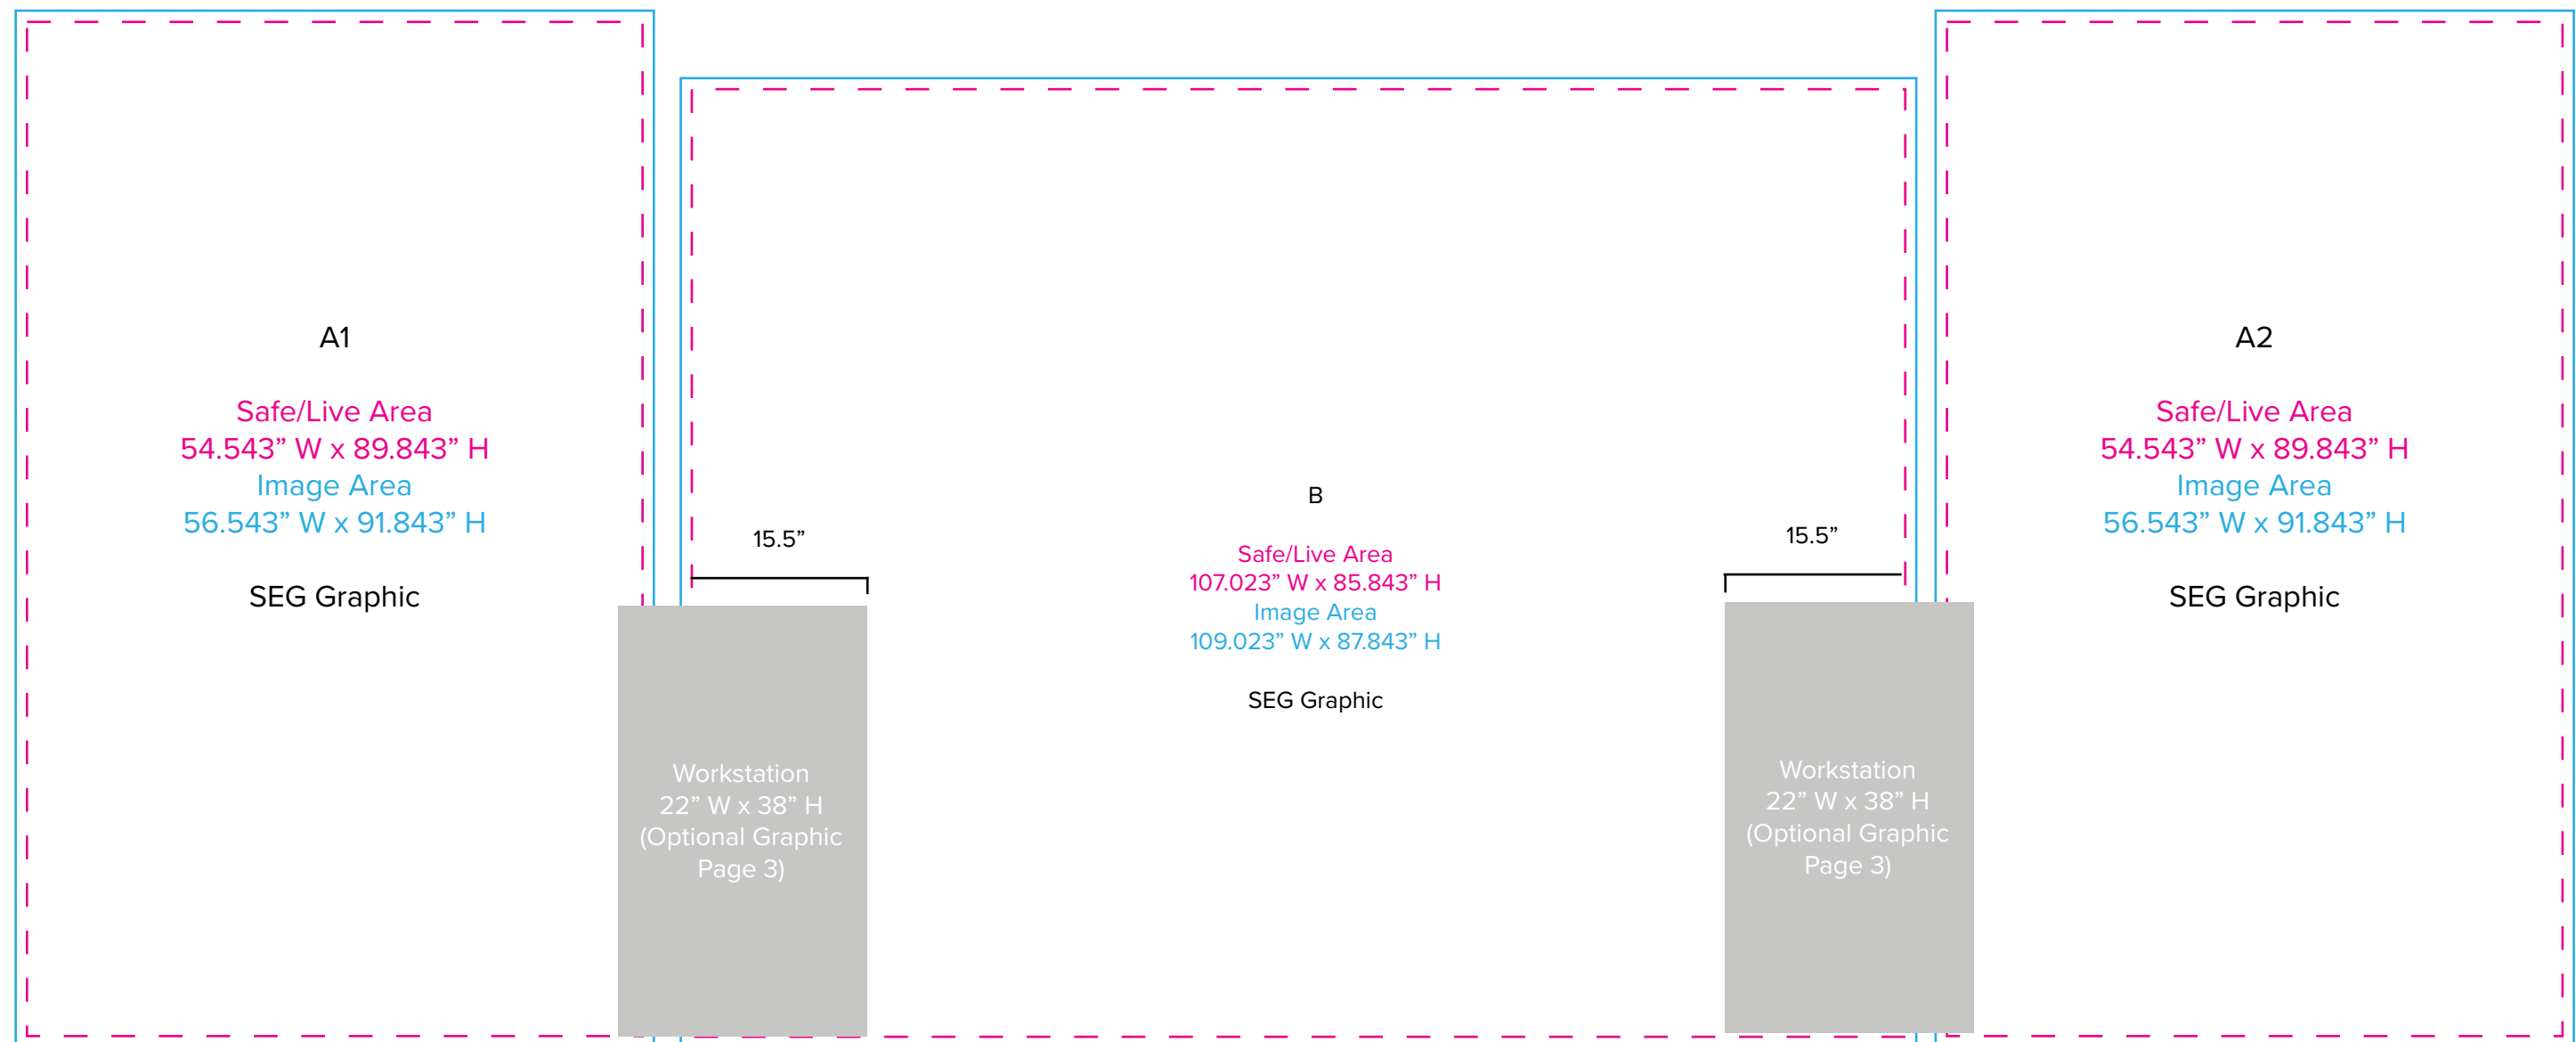

Graphic Template
10 x 20 Inline Exhibit
Backwall with Concave Rectangular Panel &
Flat, Rectangle Side Panels - SEG Graphics

NOTE: All Raster Art (jpg, tiff,psd, png, etc.) must be at least 100 dpi at print size.
Standard kits are often customized. Please check with Customer Service to ensure that this template matches your specific job.

Graphic Template
Portable Counter – Vinyl Graphic

C
Image Area
23.5" W x 37.5" H
Vinyl Graphic

NOTE: All Raster Art (jpg, tiff,psd, png, etc.) must be at least 100 dpi at print size.
Standard kits are often customized. Please check with Customer Service to ensure that this template matches your specific job.

Graphic Template
Backwall Workstation Countertop – Vinyl Graphics
Graphics **NOT** included in base price. Please request pricing.

NOTE: All Raster Art (jpg, tiff,psd, png, etc.) must be at least 100 dpi at print size.